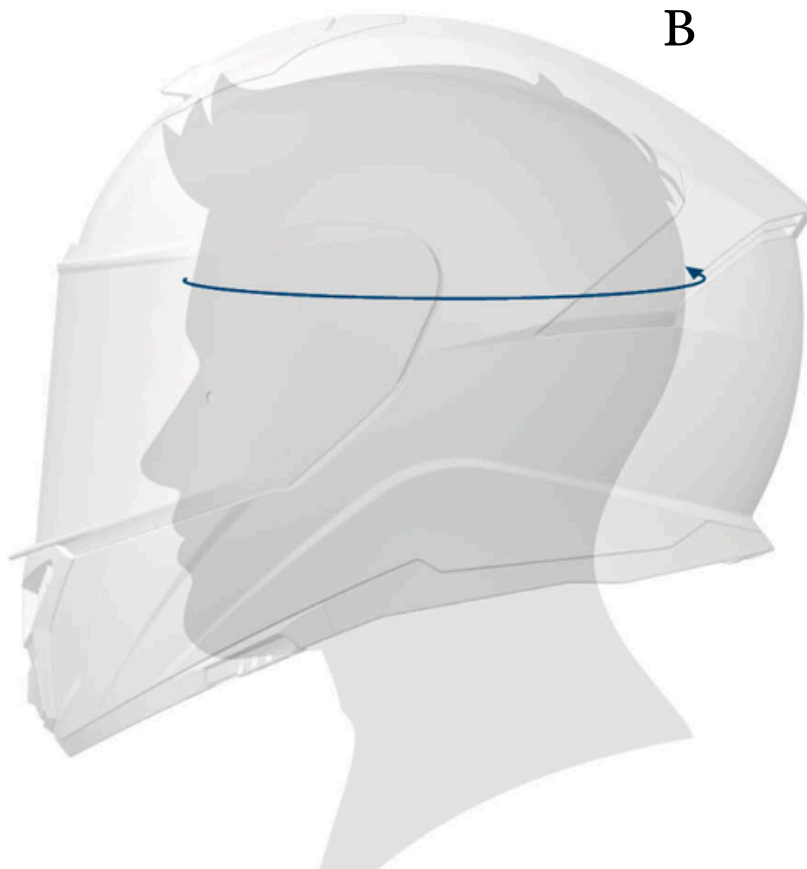

	S	M	L	XL	2XL	3XL
Chest A	88-94	94-100	100-106	106-112	112-118	118-124
Waist B	78-84	84-90	90-96	96-102	102-108	108-114
Sleeve C	65-66	66-67	67-68	68-69	69-70	70-71

HELMETS - SIZE GUIDE

HOW TO MEASURE

Measure the circumference of your head by holding the tape measure an inch above your eyebrows, taking care to measure the widest point at the nape of your neck.

CODE	SIZE	CENTIMETERS
061	XS	53-54
062	S	55-56
064	M	57-58
066	L	59-60
068	XL	61