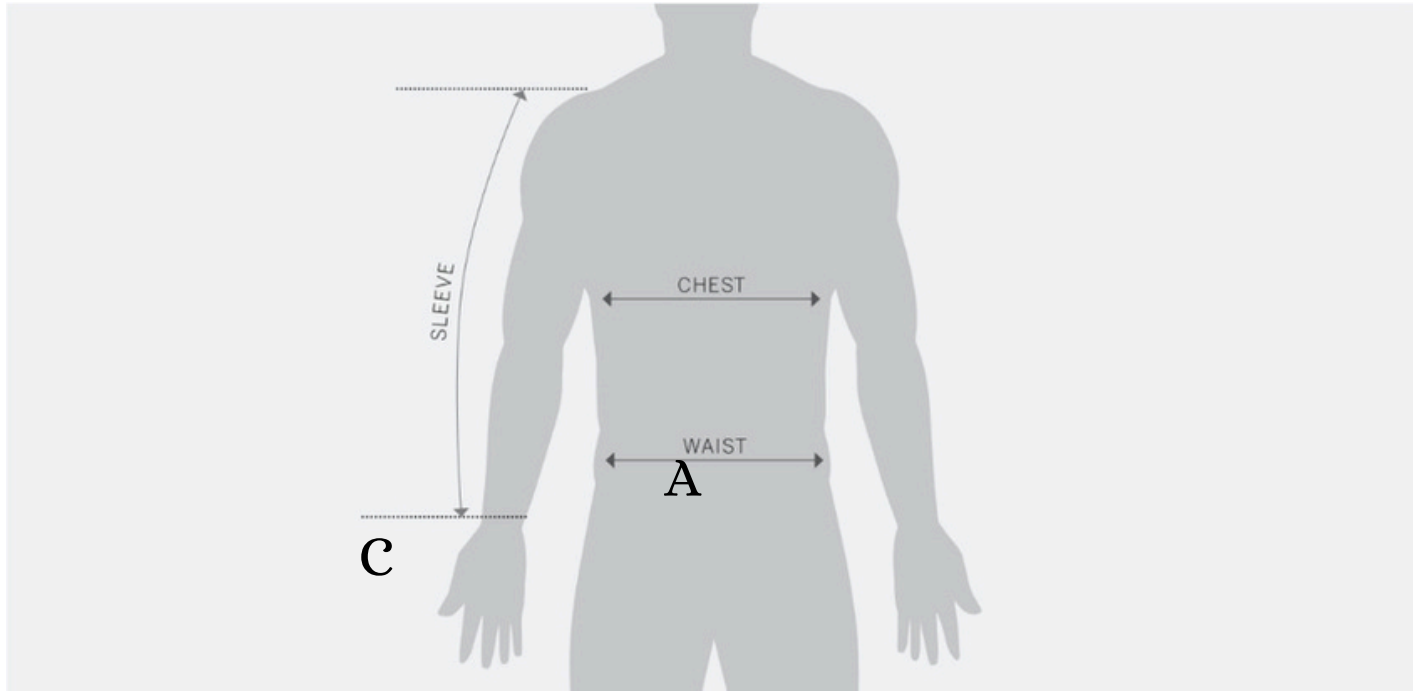

	S	M	L	XL	2XL	3XL
Chest A	88-94	94-100	100-106	106-112	112-118	118-124
Waist B	78-84	84-90	90-96	96-102	102-108	108-114
Sleeve C	65-66	66-67	67-68	68-69	69-70	70-71

HELMETS - SIZE GUIDE

HOW TO MEASURE

Measure the circumference of your head by holding the tape measure an inch above your eyebrows, taking care to measure the widest point at the nape of your neck.

CODE	SIZE	CENTIMETERS
061	XS	53-54
062	S	55-56
064	M	57-58
066	L	59-60
068	XL	61